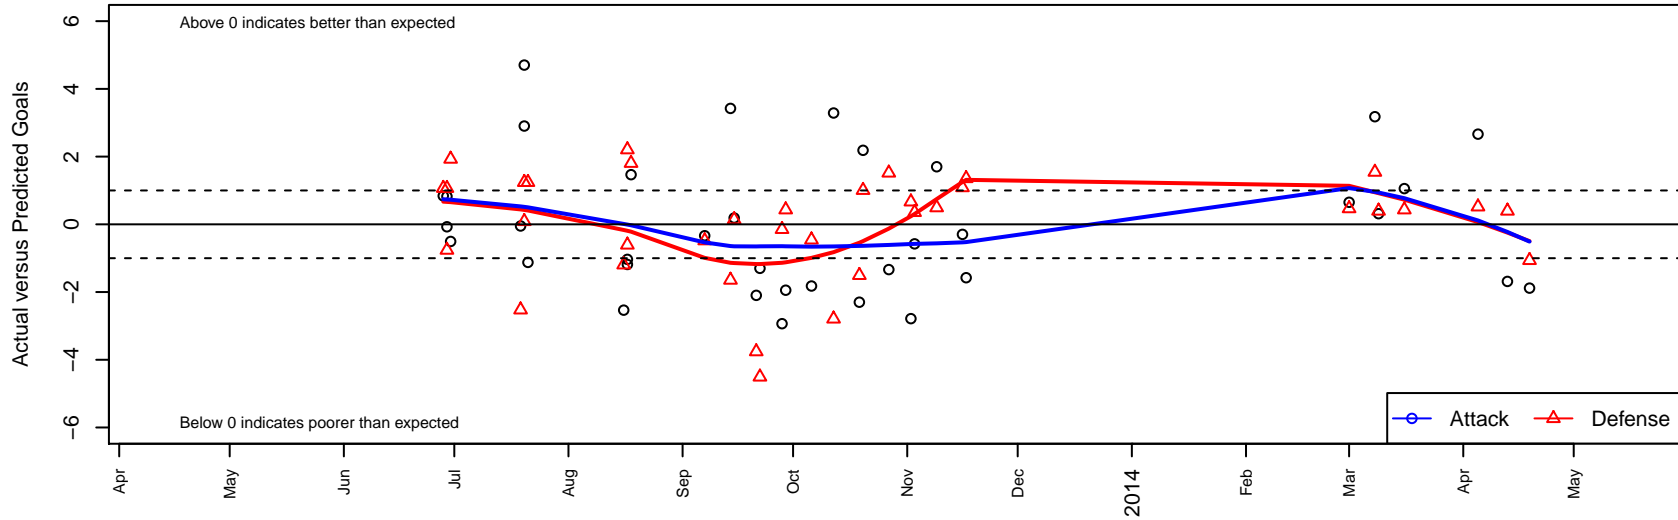

TFA Barcelona OR B01
Dots are actual minus expected GF (blue circles) and GA (red triangles).
Blue line is smoothed change in attack strength. Red is smoothed change in defense strength.